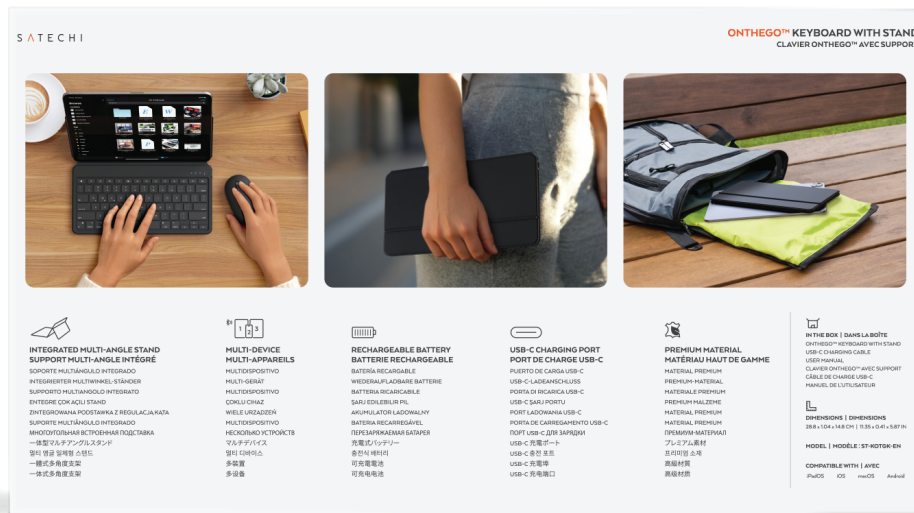

## ADVANCED CONNECTIVITY

The OntheGo™ Bluetooth Keyboard with Stand is a compact, travel-ready typing solution designed for professionals who work from anywhere. With a protective cover that transforms into a sturdy, adjustable stand for tablets or smartphones, it delivers portability and productivity in one sleek package, perfect for staying efficient without the extra bulk.

## FEATURES

Integrated Stand

USB-C Charging Port

Rechargeable Battery

Connect up to 3 devices

Eco-friendly Material

# PACKAGING

In the Box:

OntheGo™ Keyboard with Stand, USB-C Charging Cable, and User Manual.

Product Dimensions

28.8 x 1.04 x 14.8 cm  
11.35 x 0.41 x 5.87 in

Package Dimensions

307 x 35.5 x 157 mm