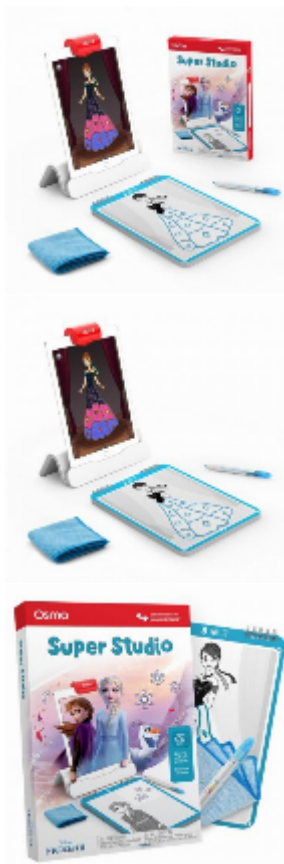

Osmo Super Studio Frozen 2

Osmo Super Studio Frozen 2 is a drawing game for kids that turns an iPad into a guided art studio. Children learn to draw step by step, get real-time help as they sketch, and see their drawings appear on screen in a Frozen 2 themed experience that builds skills and confidence.

- Guided Frozen 2 drawing lessons for kids
- Builds core drawing skills and creative confidence
- Instant on-screen feedback as your child draws
- Watch drawings come to life in the app
- Works with Osmo Base and Reflector from a Starter Kit (not included)

Guided Frozen 2 drawing lessons for kids

Your child follows clear, expert-led sketch lessons inspired by Frozen 2. The experience is designed to be approachable for young learners, with guidance that helps them progress from simple shapes to finished drawings.

Instant on-screen feedback as your child draws

As your child draws on the included sketchpad, the app responds with helpful guidance and feedback. This makes it easier to understand what to adjust next, without needing constant adult assistance.