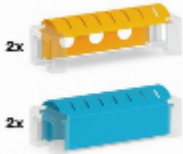

Intelino Station & Tunnel Kit

Transform your Intelino city into an exciting landscape of stations and tunnels with this innovative kit. Designed to seamlessly integrate with Intelino support towers, these eco-friendly and durable inserts will take your child's play experience to new heights of imagination and learning.

- Easy assembly and modular design
- Durable and eco-friendly PP plastic material
- Compatible with Intelino support towers
- Creates exciting stations and tunnels
- Enhances creativity and learning

Easy Assembly and Modular Design

The Intelino Station & Tunnel Kit features a foldable, modular design that's incredibly easy to assemble. Children can quickly set up their stations and tunnels, allowing for more time spent playing and learning. The modular nature of the kit also encourages experimentation and creativity, as kids can rearrange their city layout in countless ways.

Package includes:

- 2 foldable yellow station inserts
- 2 foldable blue tunnel inserts

Product specifications:

- Material: PP plastic sheet
- Color: Yellow (stations), Blue (tunnels)
- Compatible with: Intelino support towers (sold separately)
- Assembly: Easy, foldable design
- Eco-friendly: Yes