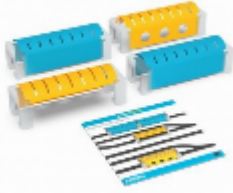

Intelino Station & Tunnel Kit

Transform your Intelino city into an exciting landscape of stations and tunnels with this innovative kit. Designed to seamlessly integrate with Intelino support towers, these eco-friendly and durable inserts will take your child's play experience to new heights of imagination and learning.

- Easy assembly and modular design
- Durable and eco-friendly PP plastic material
- Compatible with Intelino support towers
- Creates exciting stations and tunnels
- Enhances creativity and learning

Easy Assembly and Modular Design

The Intelino Station & Tunnel Kit features a foldable, modular design that's incredibly easy to assemble. Children can quickly set up their stations and tunnels, allowing for more time spent playing and learning. The modular nature of the kit also encourages experimentation and creativity, as kids can rearrange their city layout in countless ways.

Package includes:

- 2 foldable yellow station inserts
- 2 foldable blue tunnel inserts

Product specifications:

- Material: PP plastic sheet
- Color: Yellow (stations), Blue (tunnels)
- Compatible with: Intelino support towers (sold separately)
- Assembly: Easy, foldable design
- Eco-friendly: Yes