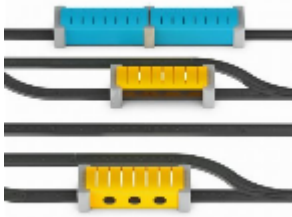

Intelino Station & Tunnel Kit

Transform your Intelino city into an exciting landscape of stations and tunnels with this innovative kit. Designed to seamlessly integrate with Intelino support towers, these eco-friendly and durable inserts will take your child's play experience to new heights of imagination and learning.

- Easy assembly and modular design
- Durable and eco-friendly PP plastic material
- Compatible with Intelino support towers
- Creates exciting stations and tunnels
- Enhances creativity and learning

Easy Assembly and Modular Design

The Intelino Station & Tunnel Kit features a foldable, modular design that's incredibly easy to assemble. Children can quickly set up their stations and tunnels, allowing for more time spent playing and learning. The modular nature of the kit also encourages experimentation and creativity, as kids can rearrange their city layout in countless ways.

Package includes:

- 2 foldable yellow station inserts
- 2 foldable blue tunnel inserts

Product specifications:

- Material: PP plastic sheet
- Color: Yellow (stations), Blue (tunnels)
- Compatible with: Intelino support towers (sold separately)
- Assembly: Easy, foldable design
- Eco-friendly: Yes