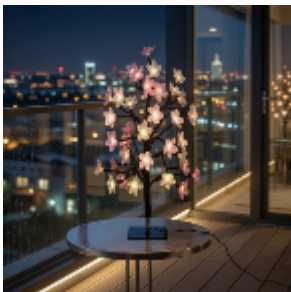

## Lite bulb moments Smart Cherry Blossom Tree Lamp

Create a calm, colourful and personalised atmosphere with the Lite Bulb Moments Smart Cherry Blossom Tree Lamp. Designed for both indoor and outdoor use, this smart decorative lamp lets you adjust colours, brightness, timers and lighting scenes through the TUYA app or by voice command with Google Assistant and Alexa. With music sync, dynamic lighting and +16 million colour combinations, it is a flexible lighting feature for living rooms, children's rooms, terraces and covered outdoor spaces.

### Suitable for indoor and outdoor use

The Smart Cherry Blossom Tree Lamp is designed to bring decorative lighting to different areas of the home. Use it indoors in a living room, bedroom or children's room, or place it outdoors on a terrace or balcony where suitable. The table light and controller are IP65 rated, while the included power adapter is IP44 rated.