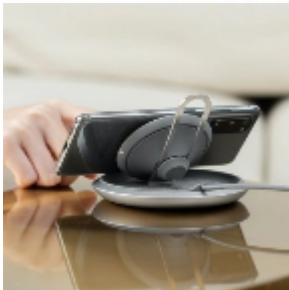

Moshi Lounge Q charger - Nordic gray

Introducing the Moshi Lounge Q charger, an innovative wireless charger, inspired by Danish furniture design to keep your phone in clear sight while charging it wirelessly. Its adjustable-height design caters to all phone sizes and supports fast charging up to 15W - making it a perfect blend of style, functionality, and convenience.

- Adjustable height to suit all phone sizes
- Wireless charging up to 15W for speedy power-up
- Accessible phone view in portrait or landscape modes
- Qi Extended Power Profile (EPP) certified by Wireless Power Consortium
- Q-coil design allows wireless charging even through thick phone cases

Adjustable height

Unlike fixed-coil charging stands, the Moshi Lounge Q charger has adjustable rails that position your charger for any device size, optimizing charging efficiency and providing a custom fit for any phone.

Accessible phone view in portrait or landscape modes

With Lounge Q, never miss out on important notifications. Whether you're working or watching videos, charge your phone in either portrait or landscape mode and keep a tab on all vital communications.