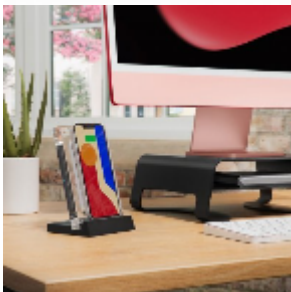

Twelve South PowerPic Mod - The Frame that wirelessly charges your phone - Black

Experience wireless charging with elegance thanks to the Twelve South PowerPic Mod - The Frame that wirelessly charges your phone - Black. This is not just a wireless charger; it's a statement piece that enhances the ambience of your room while offering functionality and diverse compatibility. Say goodbye to conventional chargers and embrace the future with PowerPic Mod.

- A revolutionary design that integrates with your home decor
- Universally compatible with all wireless-charging smartphones
- Customizable frame to match your style
- Convenient one-handed phone removal
- State-of-the-art technical specifications for fast charging

Revolutionary Design

The Twelve South PowerPic Mod elevates charging to an art form. Its sophisticated lucite frame can hold any 10x15 cm photo, blending seamlessly into your personal space while serving as an innovative charging solution. Whether you place it on your desk, nightstand, or kitchen counter, this elegant charger doubles as a modern décor item, transforming the conventional into the extraordinary.

Universal Compatibility

Gone are the days of worrying about the right charger for your phone. The Twelve South PowerPic Mod is designed to wirelessly charge any smartphone, whether MagSafe, non-MagSafe, or Android. Its versatility ensures that you or your guests can easily charge any compatible device without hassle.